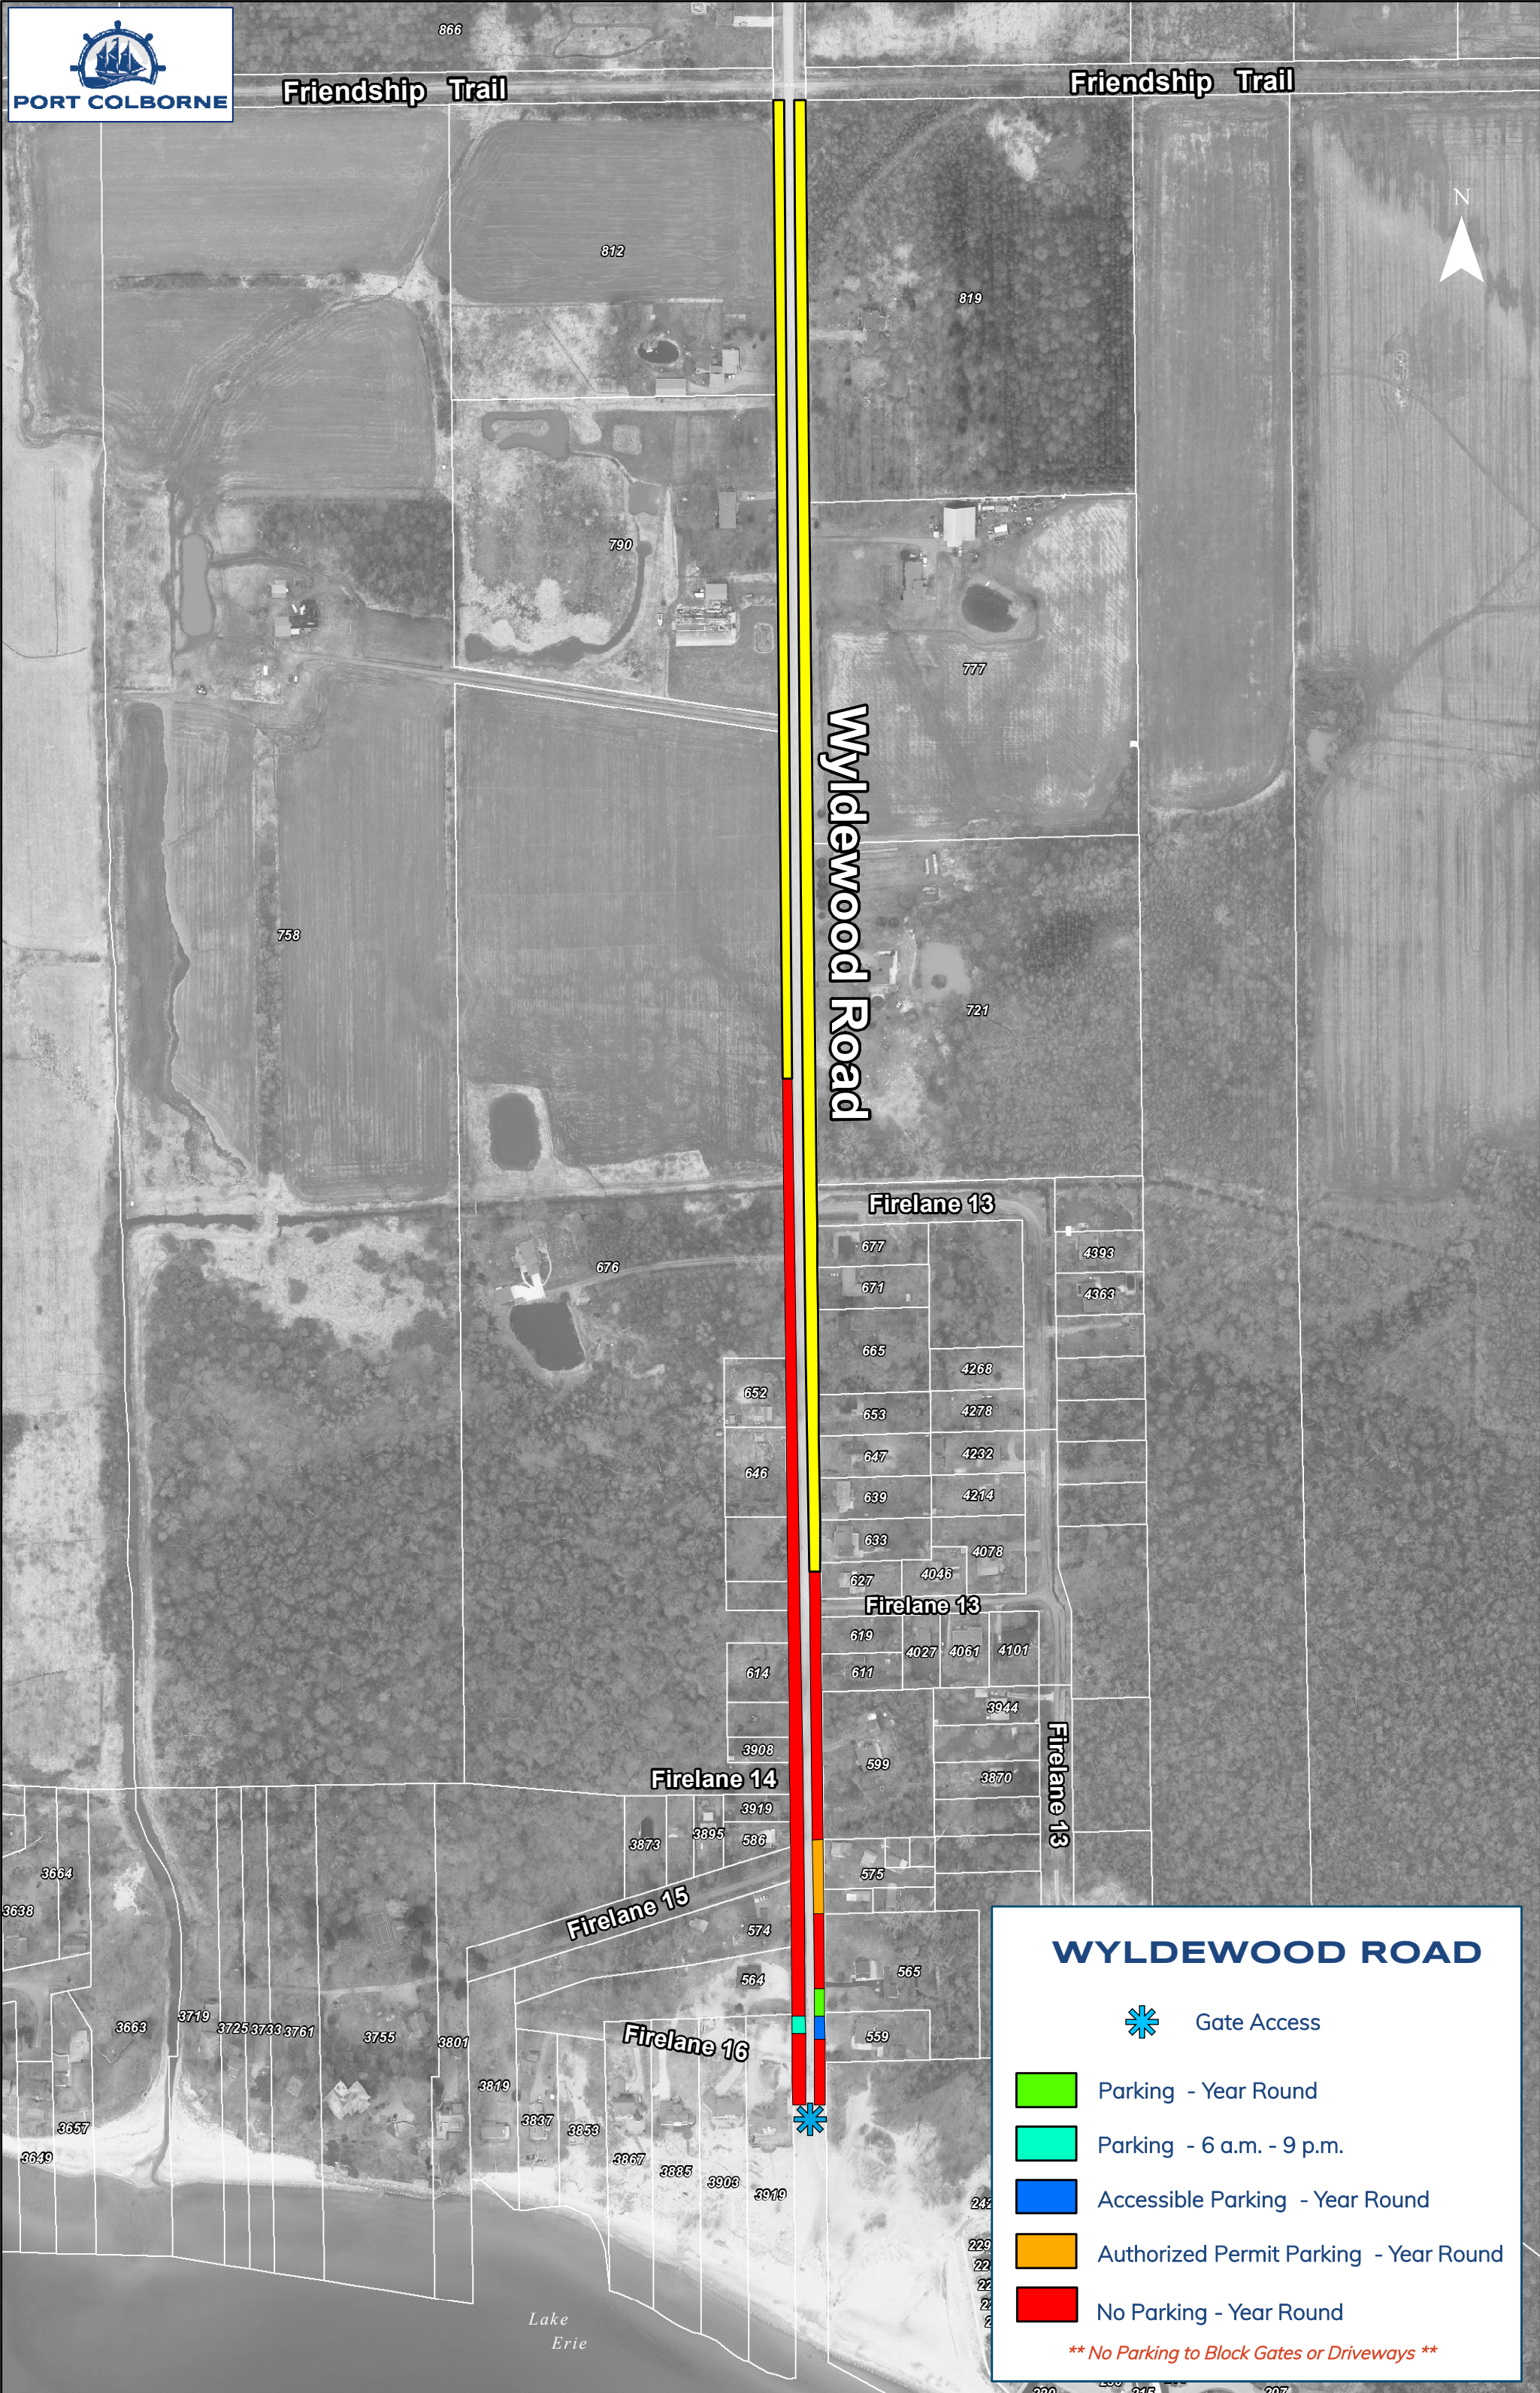

Friendship Trail

Friendship Trail

Wyldeewood Road

WYLDEWOOD ROAD

-  Gate Access
-  Parking - Year Round
-  Parking - 6 a.m. - 9 p.m.
-  Accessible Parking - Year Round
-  Authorized Permit Parking - Year Round
-  No Parking - Year Round

**** No Parking to Block Gates or Driveways ****